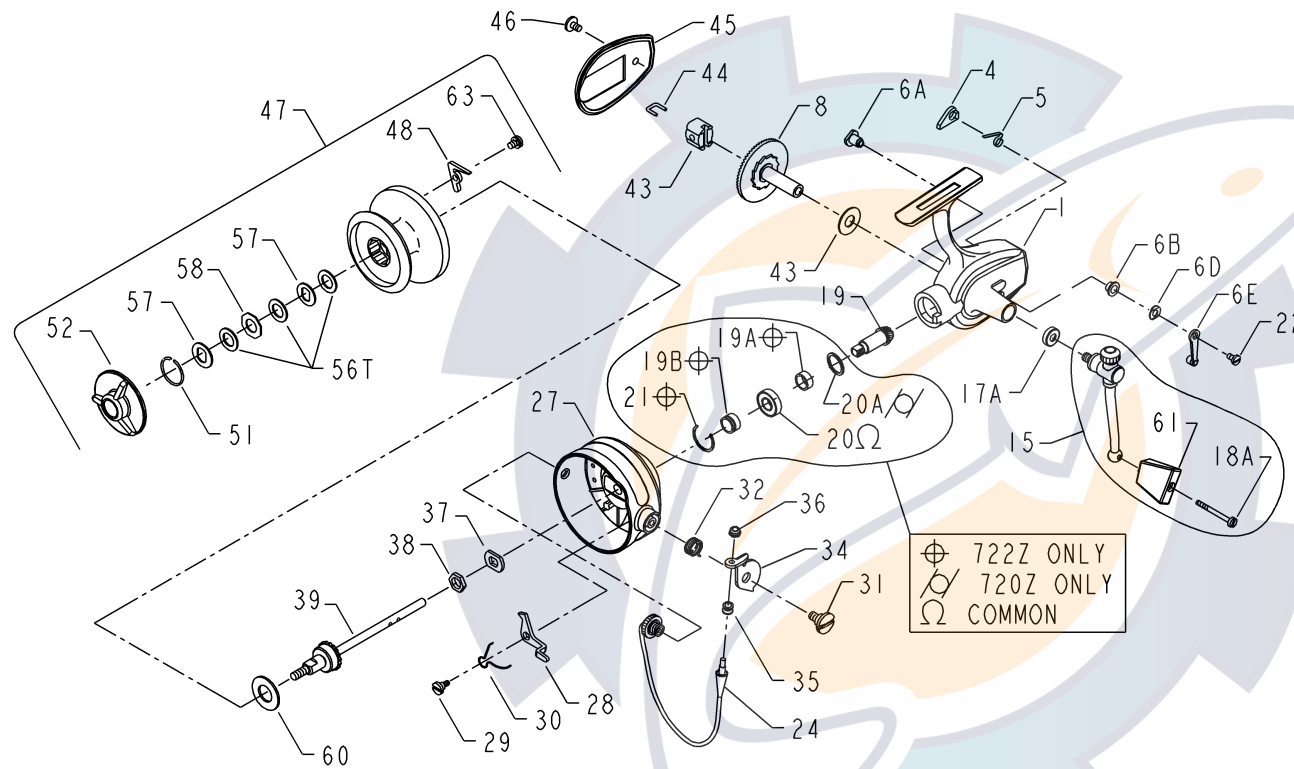

## PARTS LIST FOR MODELS 720Z AND 722Z

KEY NO.	DESCRIPTION	PART NO.
1	Housing w/Bushing	001 720Z
*	*Housing w/Bushing	*001 722Z
4	Dog	004 720
5	Dog Spring	005 720
6A	Eccentric	006A720
6B	Eccentric Liner	006B720Z
6D	Eccentric Spring	006D720
6E	Eccentric Lever	006E710
8	Main Gear w/Ratchet	008 720
*	*Main Gear w/Ratchet	*008 722
12	Crosswind Screw	012 722
15	Handle Assembly (Complete)	015 720Z
*	*Handle Assembly (Complete)	*015 722Z
17A	Handle Cover Washer	017A720Z
18A	Handle Screw	018A720Z
19	Pinion Gear	019 720
*	*Pinion Gear	*019 722
19A	Gear End Spacer (722Z only)	019A722
19B	Rotor End Spacer (722Z only)	019B722
20	Pinion Bearing	020 720
*	*Pinion Bearing	*020 722
20A	Pinion Thrust Washer (720Z only)	020A720
21	Bearing Retainer (722Z only)	021 722
22	Eccentric Screw	022 109
24	Bail Wire	024 720
27	Rotor Cup	027 720Z
*	*Rotor Cup	*027 722Z
28	Bail Release Arm	028 720
29	Bail Release Arm	029 720
30	Arm Release Spring	030 720
31	Bail Screw	031 710
32	Bail Spring	032 720
34	Bail Arm	034 720
35	Line Roller	035 720
36	Bail Lock Nut	036 700
37	Rotor Cup Washer	037 720
38	Rotor Cup Nut	038 720
39	Spool Shaft Assembly	039 720
43	Crosswind Block	043 720
44	Crosswind Connector	044 720
45	Housing Plate	045 720Z
*	*Housing Plate	*045 722Z
46	Housing Plate Screw	046 720
47	Spool Assembly (Complete)	047 720Z
*	*Spool Assembly (Complete)	*047 722Z
48	Click Tongue	048 720
51	Retaining Spring	051 710
52	Drag Knob	052 720Z
56T	Drag Washer (Teflon®)	056 710
57	Metal Slot Washer	057 720
58	Metal Washer (Octagon)	058 720
60	Rear Drag Washer	060 712
61	Handle Knob	061 720Z
63	Click Screw	63 349

\* Not Shown